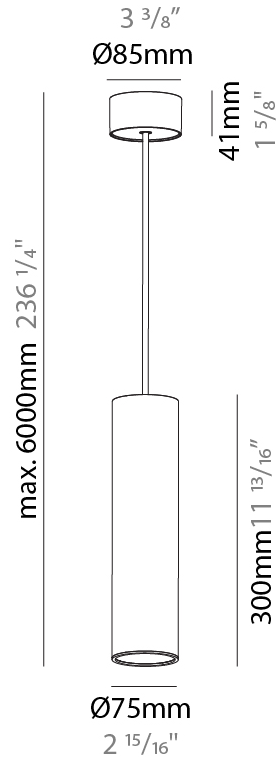

GENERAL

Series: Hangover
Subseries: Hangover Monopoint Surface Canopy
Brand: Prolicht
Division: Architectural
Mounting Type: Suspension
Mounting Location: Ceiling
Subcategory: Pendant

PHYSICAL

Shape: Cylinder
Diameter (mm): 75
Diameter (in): 2 ¹⁵/₁₆
Height (mm): 300
Height (in): 11 ¹³/₁₆
Max. Overall Height (mm): 2300
Max. Overall Height (in): 90 ⁹/₁₆
Light Distribution: Direct / Indirect
Diffuser: Shine Ring 0-6
Fixture Finish: SSR / BKV / CWI / CRY / HAB / LAG / UFT / ITA / RUA / RUR / MIC / FTG / MYG / TWT / LOD / PUS / FRO / FUP / KIA / POP / BLS / SPG / MEY / GOH / GUM / CHC / COM / ABZ / JAG / OBR / MOS / ROR
Fixture Material: Aluminum
Cable Details: 2000mm / 6000mm Cable in White / Black / Orange / Red

ELECTRICAL

Lamp Type: LED (Zhaga Standard)
Input Wattage (W): 20.8
Total Output Wattage (W): 19
Dimming: Tri-Mode (Non-Dimming and Phase Dimming (120Vac only) and 0-10V Dimming)
Driver Included: Yes
Driver Location: External
Driver Type: Constant Current - Universal
Driver Class: Class 2
Housing: ENCP3
Input Voltage (V): 120 - 277
Constant Current (MA): 500

LED

Number of LEDs: 2
Color Temperature (°K): 2700 / 3000 / 4000
Max. Delivered Lumen (lm): 1821
CRI: >90 CRI
Efficiency (%): 86
Lamp Life (hrs): 50000

OPTICAL

Reflector°: 18 / 36 / 52

RATINGS AND CERTIFICATIONS

Certified By: Certified for North American Standards
IP rating: IP20