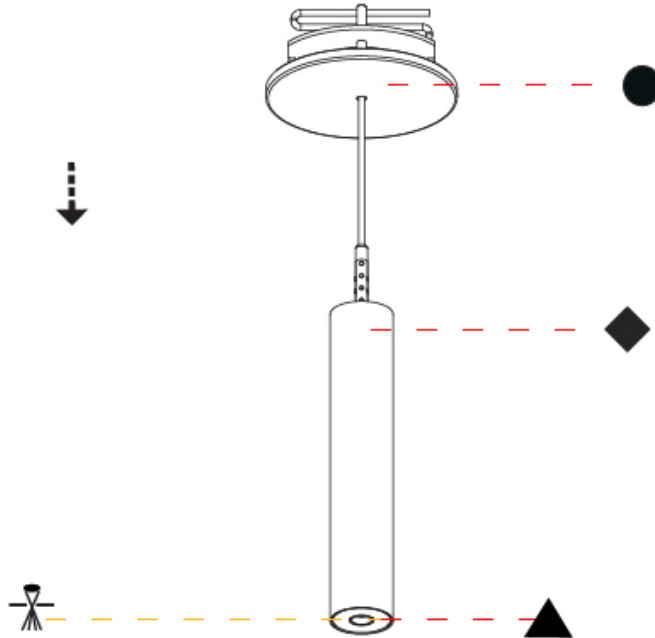

## HANGOVER PLUG MONOPOINT RECESSED CANOPY SUSPENSION

A30839-

PROJECT \_\_\_\_\_

TYPE \_\_\_\_\_

SPECIFIER \_\_\_\_\_

QUANTITY \_\_\_\_\_

DATE \_\_\_\_\_

A