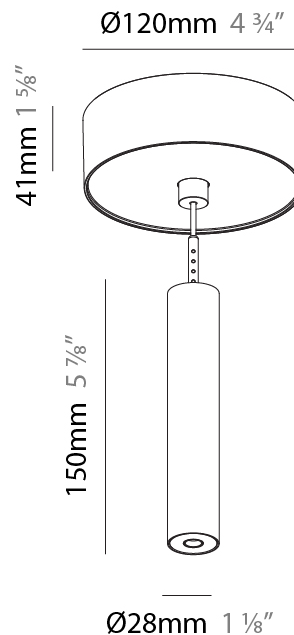

Series: Hangover
Subseries: Hangover Plug Monopoint Surface Canopy
Brand: Prolight
Division: Architectural
Mounting Type: Suspension
Mounting Location: Ceiling
Subcategory: Pendant

PHYSICAL

Shape: Cylinder
Diameter (mm): 28
Diameter (in): 1 1/8
Height (mm): 150
Height (in): 5 7/8
Max. Overall Height (mm): 2150
Max. Overall Height (in): 84 3/8
Light Distribution: Downlight
Weight (kg): 0.422
Weight (lbs): 0.93
Fixture Finish: SSR / BKV / CWI / CRY / HAB / LAG / UFT / ITA / RUA / RUR / MIC / FTG / MYG / TWT / LOD / PUS / FRO / FUP / KIA / POP / BLS / SPG / MEY / GOH / GUM / CHC / COM / ABZ / JAG / OBR / MOS / ROR
Fixture Material: Aluminum
Cable Details: 2000mm or 4000mm Black Cable

ELECTRICAL

Lamp Type: LED (Zhaga Standard)
Input Wattage (W): 6.6
Total Output Wattage (W): 6
Dimming: Tri-Mode (Non-Dimming and Phase Dimming (120Vac only) and 0-10V Dimming)
Driver Included: Yes
Driver Location: External
Driver Type: Constant Current - Universal
Driver Class: Class 2
Housing: ENCP3 w/Quick Connect
Input Voltage (V): 120 - 277
Constant Current (MA): 500

LED

Number of LEDs: 1
Color Temperature (°K): 2700 / 3000 / 4000
Max. Delivered Lumen (lm): 330 / 360 / 380
CRI: >90 CRI
Efficiency (%): 86
Lamp Life (hrs): 50000
Upon Request: ***3500K available in minimum quantities (larger quantities upon request)

OPTICAL

Optic°: 24 / 32 / 34 / 55 / 58

RATINGS AND CERTIFICATIONS

Certified By: Certified for North American Standards
IP rating: IP20