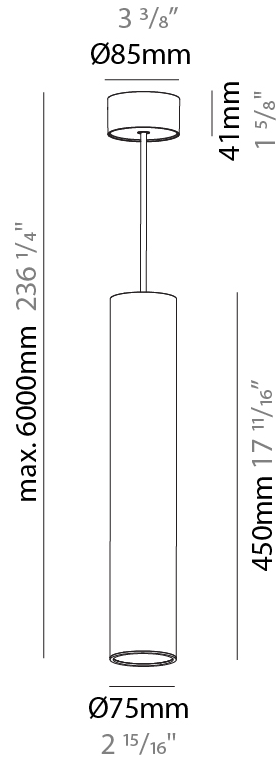

GENERAL

Series: Hangover
Subseries: Hangover Monopoint Surface Canopy
Brand: Prolicht
Division: Architectural
Mounting Type: Suspension
Mounting Location: Ceiling
Subcategory: Pendant

PHYSICAL

Shape: Cylinder
Diameter (mm): 75
Diameter (in): 2 ¹⁵/₁₆
Height (mm): 450
Height (in): 17 ¹¹/₁₆
Max. Overall Height (mm): 2450
Max. Overall Height (in): 96 ⁷/₁₆
Light Distribution: Direct / Indirect
Diffuser: Shine Ring 0-6
Fixture Finish: SSR / BKV / CWI / CRY / HAB / LAG / UFT / ITA / RUA / RUR / MIC / FTG / MYG / TWT / LOD / PUS / FRO / FUP / KIA / POP / BLS / SPG / MEY / GOH / GUM / CHC / COM / ABZ / JAG / OBR / MOS / ROR
Fixture Material: Aluminum
Cable Details: 2000mm / 6000mm Cable in White / Black / Orange / Red

ELECTRICAL

Lamp Type: LED (Zhaga Standard)
Input Wattage (W): 20.8
Total Output Wattage (W): 19
Dimming: Tri-Mode (Non-Dimming and Phase Dimming (120Vac only) and 0-10V Dimming)
Driver Included: Yes
Driver Location: External
Driver Type: Constant Current - Universal
Driver Class: Class 2
Housing: ENCP3
Input Voltage (V): 120 - 277
Constant Current (MA): 500

LED

Number of LEDs: 2
Color Temperature (°K): 2700 / 3000 / 4000
Max. Delivered Lumen (lm): 1821
CRI: >90 CRI
Efficiency (%): 86
Lamp Life (hrs): 50000

OPTICAL

Reflector°: 18 / 36 / 52

RATINGS AND CERTIFICATIONS

Certified By: Certified for North American Standards
IP rating: IP20